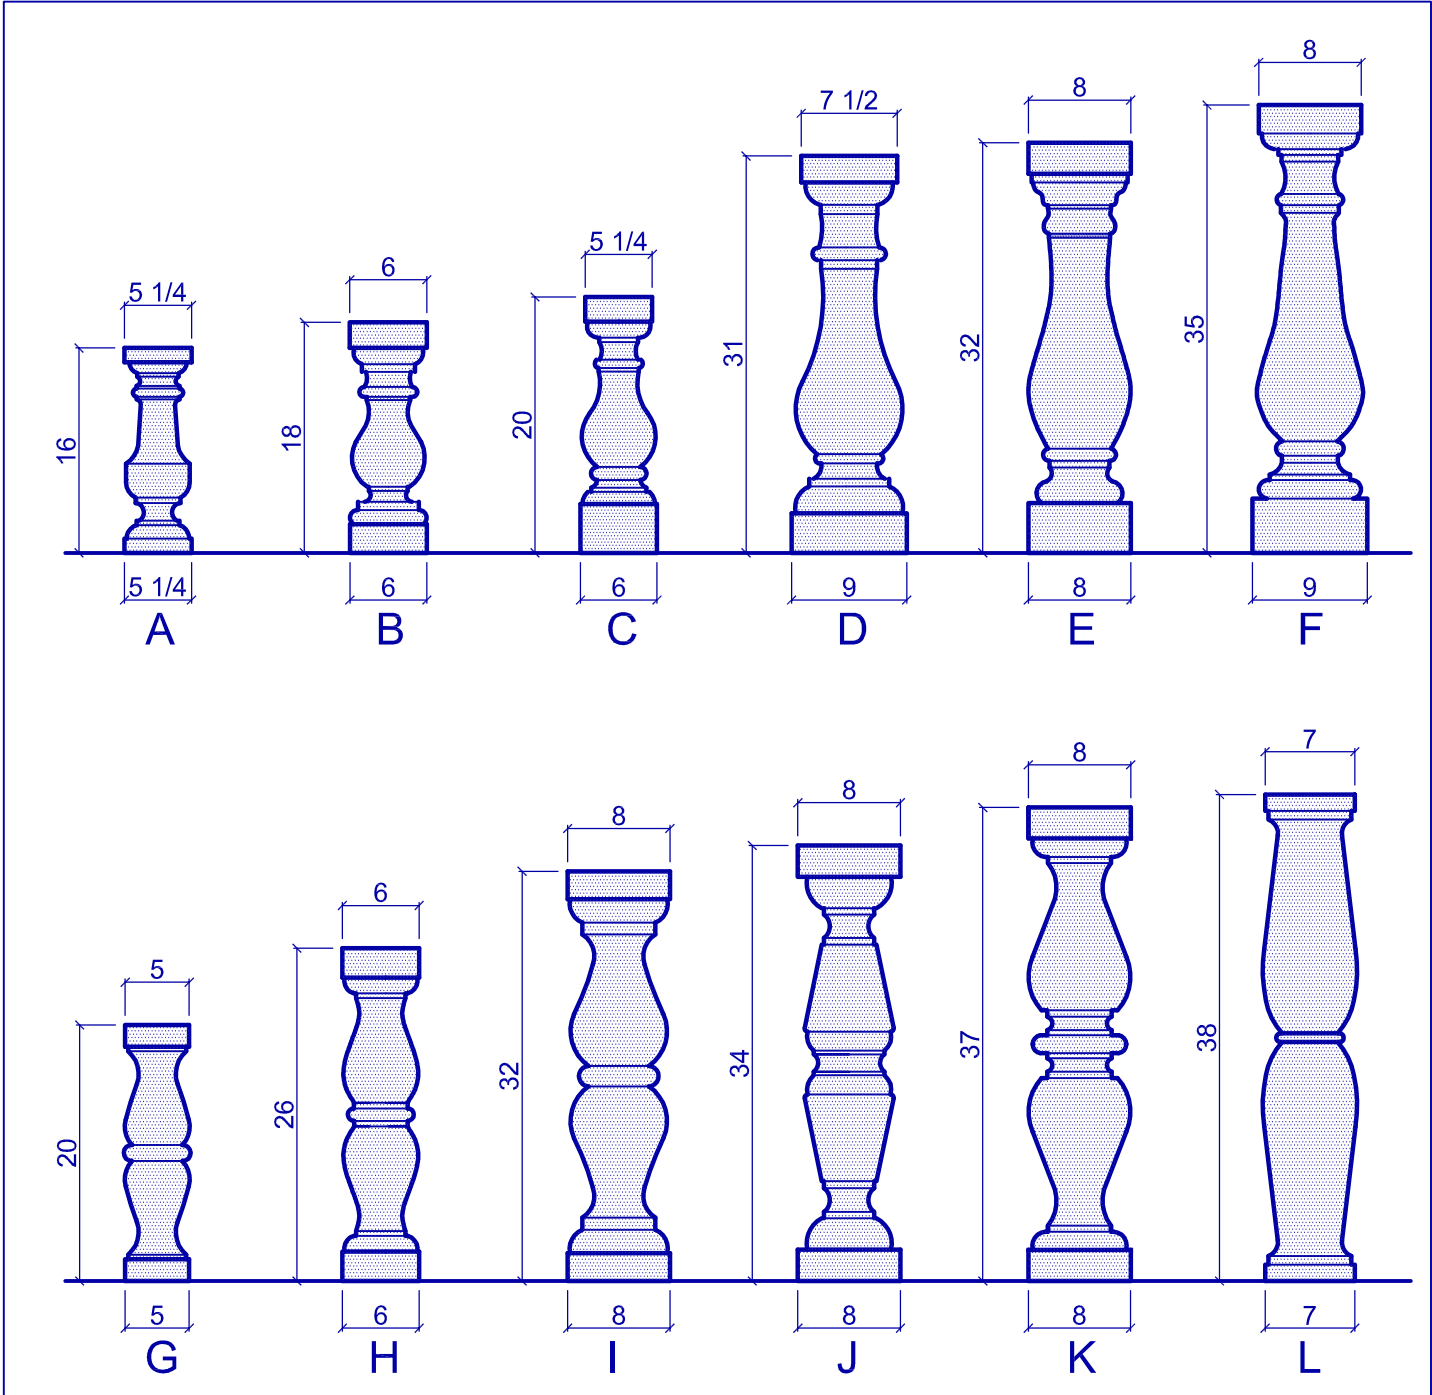

BALUSTER PROFILE OPTIONS

ALL DIMENSIONS ARE IN INCHES.
 REFER TO DESIRED PROFILE WITH LETTER GIVEN.
 ADJUSTMENTS TO PROFILE DIMENSION & SHAPE CAN BE MADE.
 CUSTOM SHAPES ARE ALSO AVAILABLE.

OLD WORLD STONE LTD.