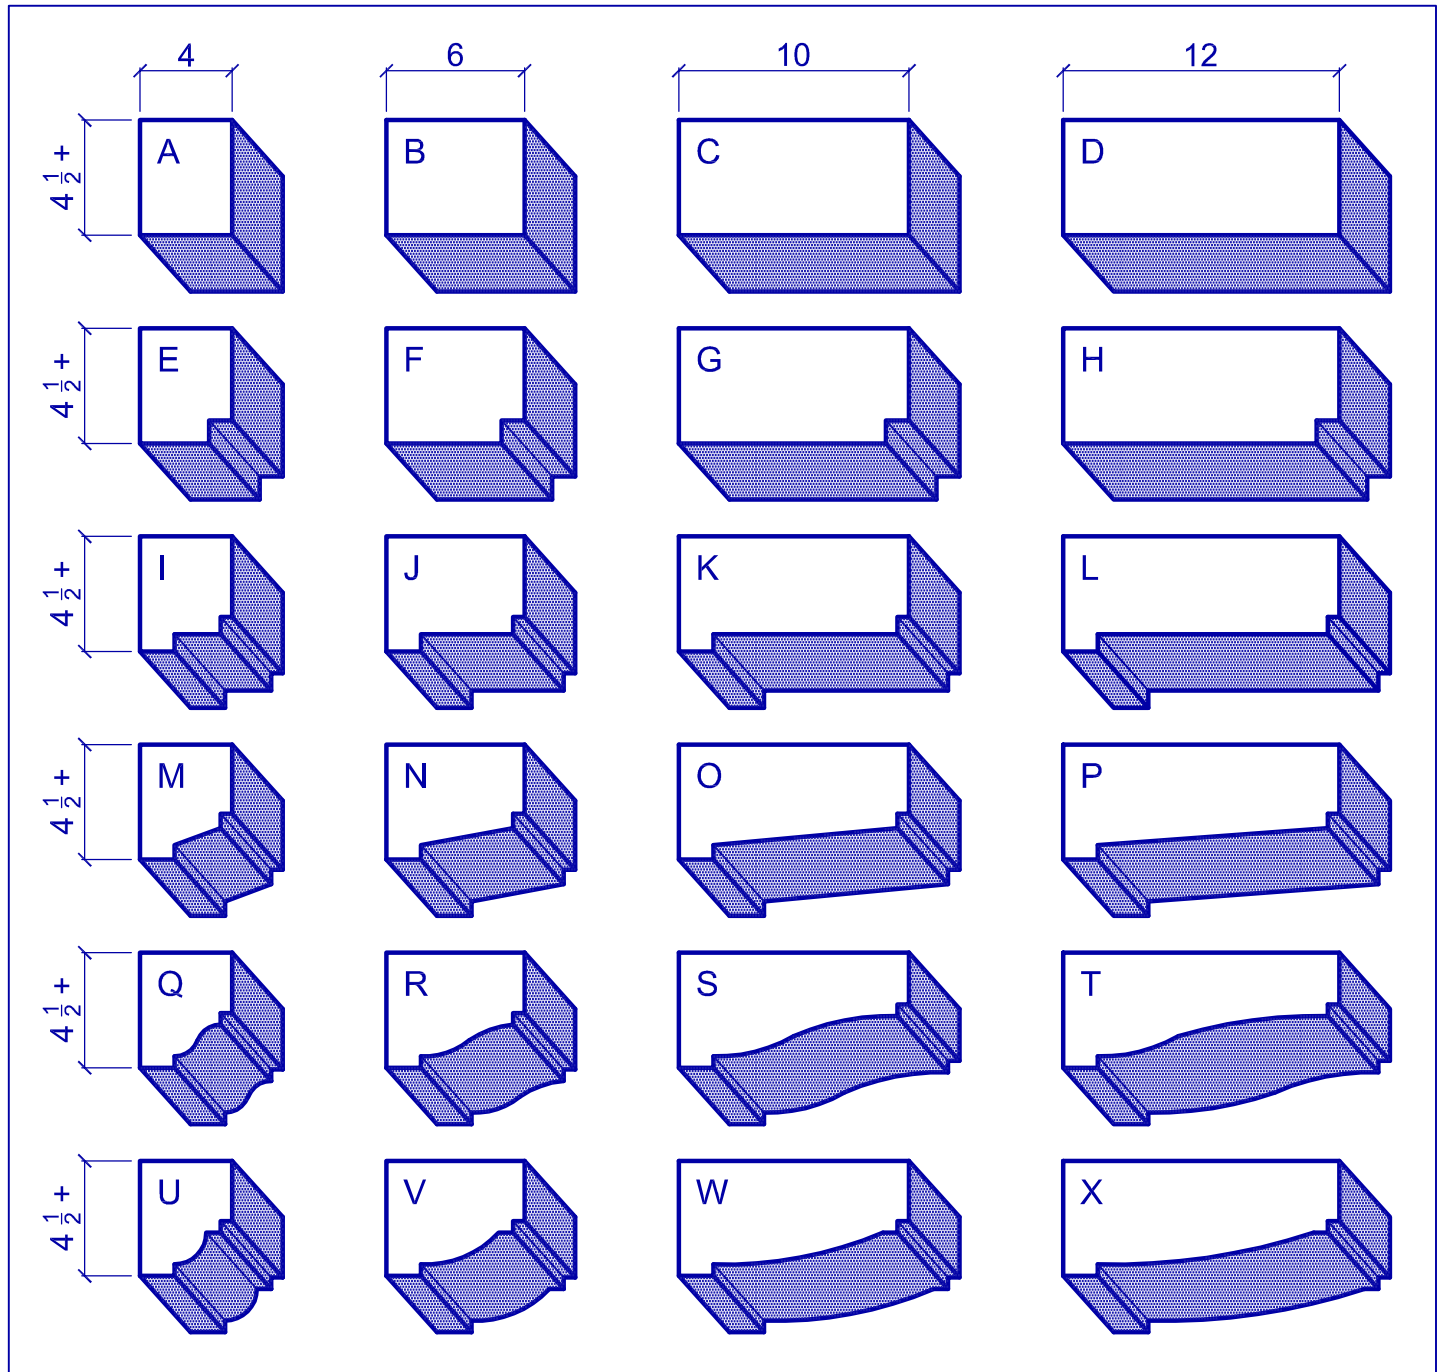

TYPICAL JAMB / LINTEL / ARCH PROFILES

ALL DIMENSIONS ARE IN INCHES.

REFER TO DESIRED PROFILE WITH NUMBER GIVEN.

ADJUSTMENTS TO PROFILE DIMENSION & SHAPE CAN BE MADE.

CUSTOM SHAPES ARE ALSO AVAILABLE.

OLD WORLD STONE LTD.