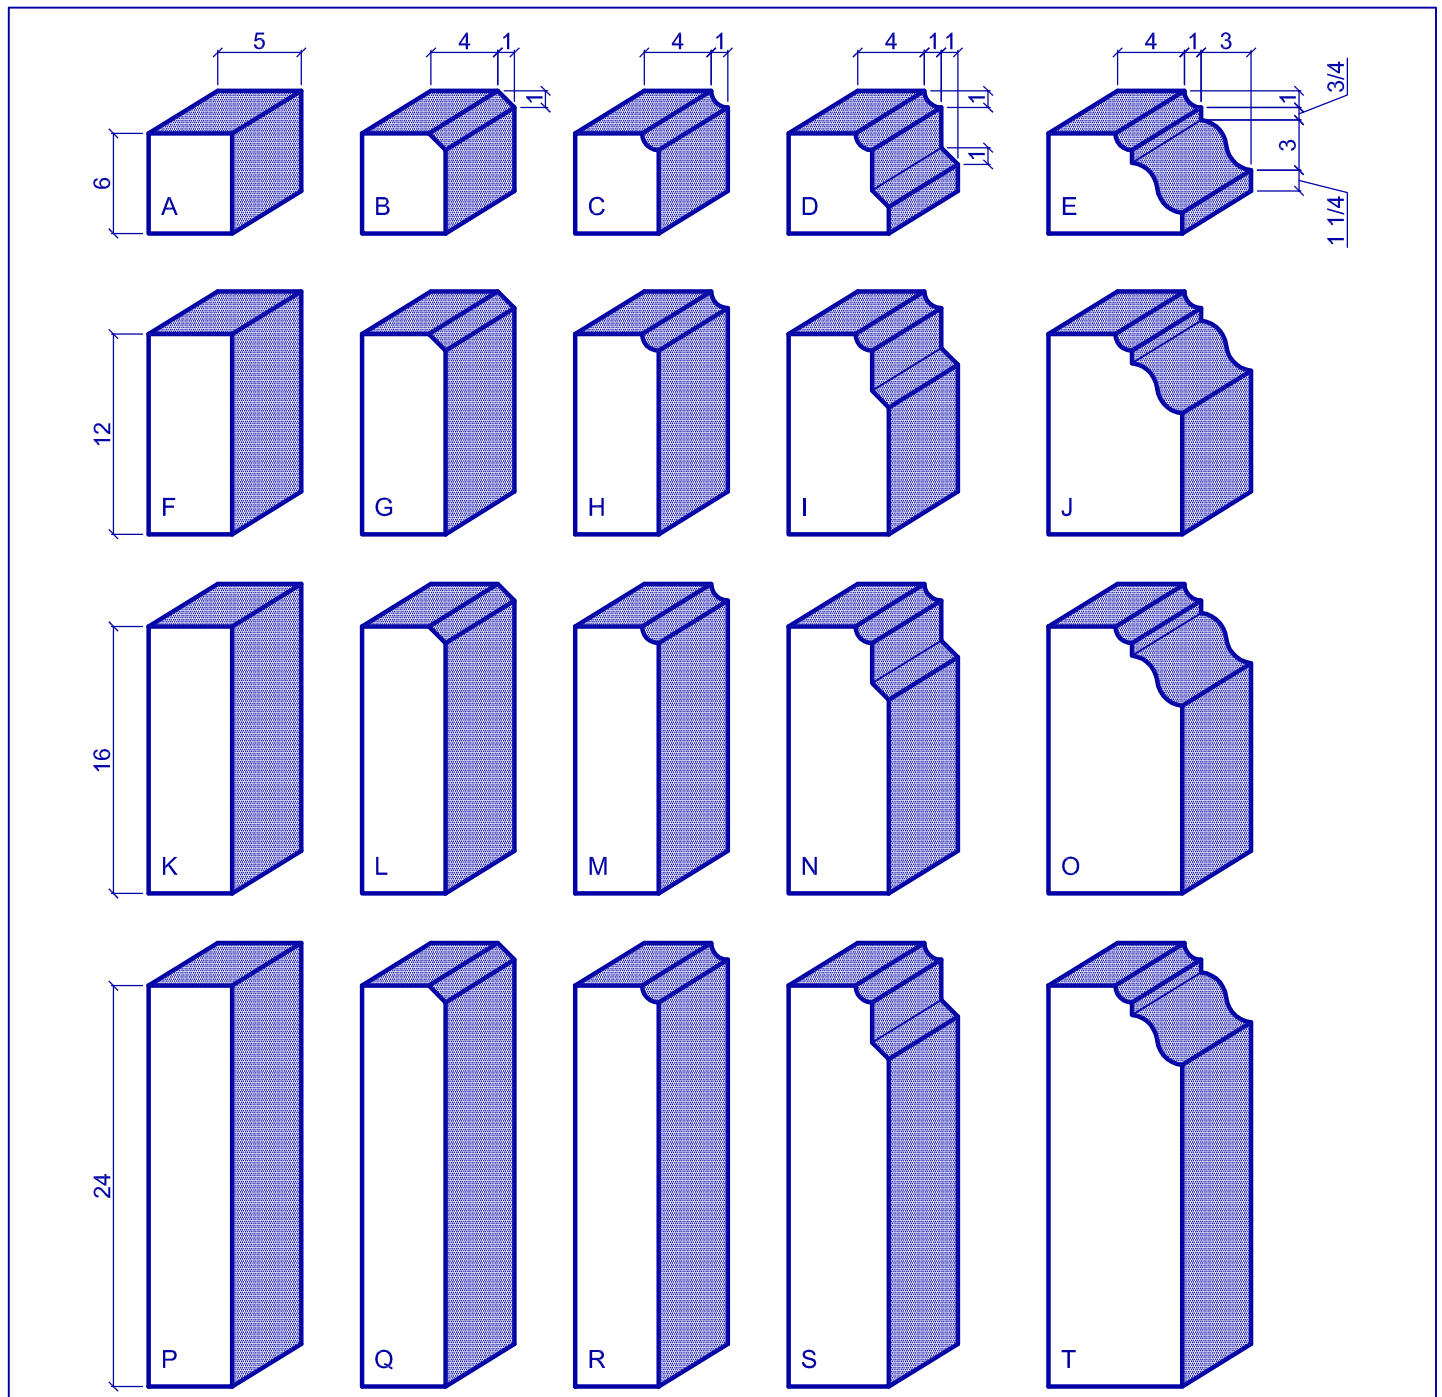

TYPICAL BASE / PLINTH COURSE PROFILES

ALL DIMENSIONS ARE IN INCHES.
REFER TO DESIRED PROFILE WITH LETTER GIVEN.
ADJUSTMENTS TO PROFILE DIMENSION & SHAPE CAN BE MADE.
CUSTOM SHAPES ARE ALSO AVAILABLE.

OLD WORLD STONE LTD.